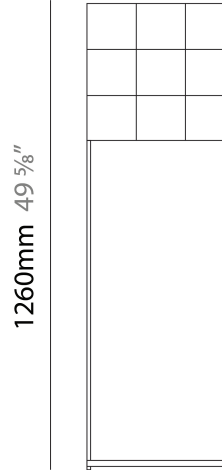

GENERAL

Series: Cosmos Square
 Partner: Quasar
 Division: Design
 Installation: Portable
 Product Type: Floor
 Mounting Location: Floor

PHYSICAL

Shape: Square
 Length (mm): 400
 Length (in): 15 3/4
 Width (mm): 400
 Width (in): 15 3/4
 Height (mm): 1260
 Height (in): 49 5/8
 Weight (kg): 3
 Fixture Finish: [NIC / BRA / BBR](#)
 Fixture Material: Metal
 Upon Request: Custom Sizes

Ø400mm 15 3/4"

COSMOS SQUARE PORTABLE

D104214-

PROJECT

TYPE

SPECIFIER

QUANTITY

DATE

GENERAL

Series: Cosmos Square
 Partner: Quasar
 Division: Design
 Installation: Portable
 Product Type: Floor
 Mounting Location: Floor

PHYSICAL

Shape: Square
 Length (mm): 400
 Length (in): 15 ¾
 Width (mm): 400
 Width (in): 15 ¾
 Height (mm): 1480
 Height (in): 58 ¼
 Weight (kg): 3
[Fixture Finish: NIC / BRA / BBR](#)
 Fixture Material: Metal
 Upon Request: Custom Sizes